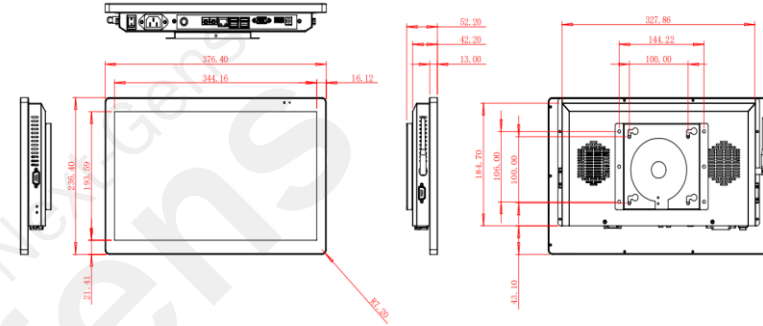

Smart Scheduler **Smart Signage Solution**
No.1 in Windows

Inspire Next-Gen
Nugens
ニュージェス株式会社

Unit: mm