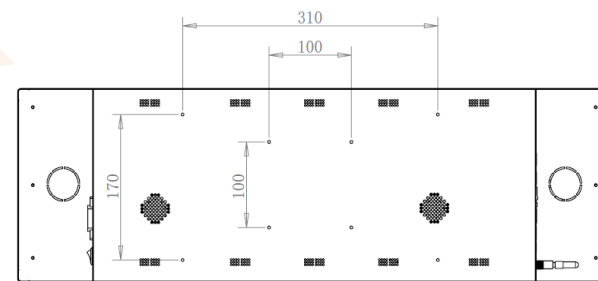

Model / Product Name		NC-A24D-29D-25 / 29" USB Bar LCD Display
Screen Specification	Screen Size	28.6 inch, IPS
	Display Area	198.45(H) x 705.6(W) mm
	Brightness	500cd/m2
	Backlight Type	LED
	Resolution	1920 X 540
	Aspect Ratio	1200:1
	Viewing Angle	178° Wide Viewing Angle
	Color Depth	8 bits
	Response Time	8 ms (typ)
	Backlight Lifetime	50,000 hrs (typ.)
Interface Display Orientation	Landscape	
Interface	Multi-language	
Speakers	Built-in 8Ω 5W x2	
Ports	HDMI*1 / USB 2.0*2 (Plug & Play) / TF Card (Plug & Play) / Audio*1	
Power Supply	AC100~240V, 50~60 Hz, 50W	
VESA	10 x 10 cm	
OS	RAM	2G
	ROM	32G
	GPU	Mali-G52 GPU
Supported Format	Video	H.265, H.264, VP8, MAV, WMV, AVS, H.263, MPEG4
	Image	JPG, BMP, PNG
	Audio	MP3, WMA, WAV, APE, FLAC, AAC, OGG, M4A, 3GPP
Product Dimensions	72.08 x 22.62 x 4.75 cm	
Packaging Dimensions	79 x 13.5 x 31cm	
Net Weight	4.5KG	
Gross Weight	5.8KG	
Product Material	Metal, Black	
Operating Temperature	-20-70°C	
Operating Humidity	10-90%	
Storage Temperature	-40-70°C	
Accessories	Power Cord (1.8m), Adapter, Remote Controller, Wall Mount Bracket	
Specification Release Date	June 1, 2026 (For tender projects, please verify the latest specifications with Nugens.)	

Unit: mm