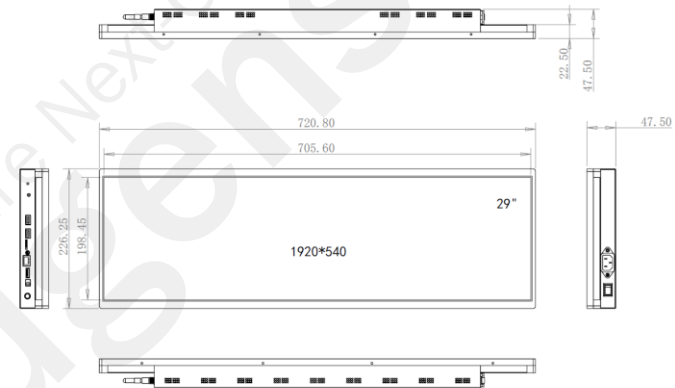

Model / Product Name		NC-A24D-29D-25 / 29" USB Bar LCD Display
Screen Specification	Screen Size	28.6 inch, IPS
	Display Area	198.45(H) x 705.6(W) mm
	Brightness	500cd/m2
	Backlight Type	LED
	Resolution	1920 X 540
	Aspect Ratio	1200:1
	Viewing Angle	178° Wide Viewing Angle
	Color Depth	8 bits
	Response Time	8 ms (typ)
	Backlight Lifetime	50,000 hrs (typ.)
Interface Display Orientation	Landscape	
Interface	Multi-language	
Speakers	Built-in 8Ω 5W x2	
Ports	HDMI*1 / USB 2.0*2 (Plug & Play) / TF Card (Plug & Play) / Audio*1	
Power Supply	AC100~240V, 50~60 Hz, 50W	
VESA	10 x 10 cm	
OS	RAM	2G
	ROM	32G
	GPU	Mali-G52 GPU
Supported Format	Video	H.265, H.264, VP8, MAV, WMV, AVS, H.263, MPEG4
	Image	JPG, BMP, PNG
	Audio	MP3, WMA, WAV, APE, FLAC, AAC, OGG, M4A, 3GPP
Product Dimensions	72.08 x 22.62 x 4.75 cm	
Packaging Dimensions	79 x 13.5 x 31cm	
Net Weight	4.5KG	
Gross Weight	5.8KG	
Product Material	Metal, Black	
Operating Temperature	-20-70°C	
Operating Humidity	10-90%	
Storage Temperature	-40-70°C	
Accessories	Power Cord (1.8m), Adapter, Remote Controller, Wall Mount Bracket	
Specification Release Date	June 1, 2026 (For tender projects, please verify the latest specifications with Nugens.)	

Unit: mm