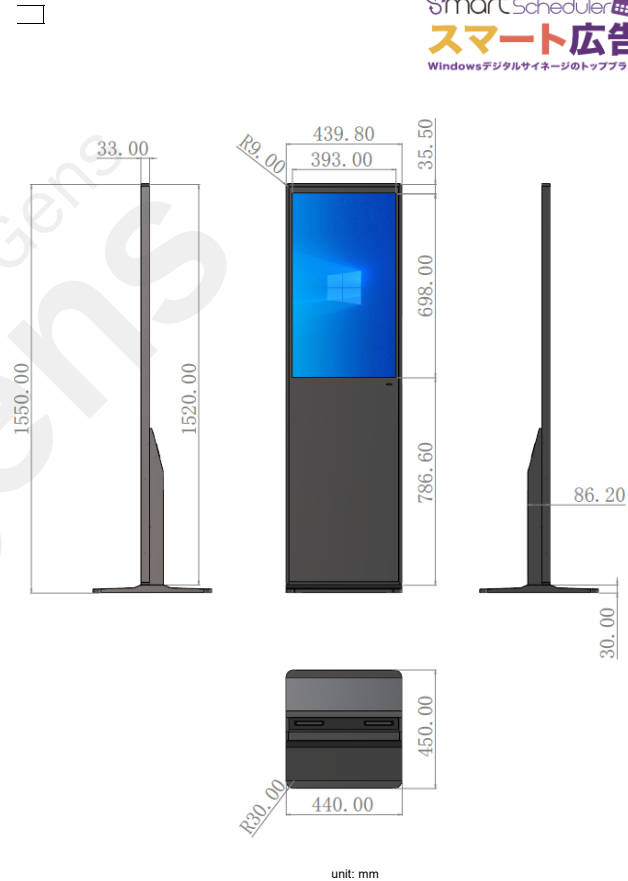

Model / Product Name		NC-A24D-32GT / 32 inch Touch Standee AIO Windows Digital Signage
Screen Specification	Screen Size	32-inch, IPS
	Display Area	393(H) x 698(W) mm
	Brightness	350cd/m ²
	Backlight Type	WLED
	Aspect Ratio	9:16
	Resolution	1080 x 1920
	Contrast Ratio	1200:1
	Viewing Angle	178° Wide Viewing Angle
	Color	16.7M , 72% NTSC
	Touch Panel	Infrared 20-point touch, positioning accuracy above 90%, touch area ±1mm, hardness >7H.
System Configuration	CPU	Celeron J6412 (Quad-core, 1.5M Cache, Up to 2.60GHz)
	GPU	Intel® UHD Graphics
	RAM	8GB DDR4 3200
	Storage	128GB M.2 2280
	OS	Windows 11 Pro Multi-language (Traditional Chinese, English, Japanese)
Speakers	Built-in 8Ω 5W x2	
Network	Wired:100M / 1000M Wi-Fi: 2.4G & 5G	
Bluetooth	5.1	
Ports	DC*1 / USB 3.1*4 / RJ45*1 / HDMI 2.0*1 / AUDIO*1 / VGA*1	
Power Supply	AC110~240V, 50-60Hz, 90W	
Product Dimensions	155 x 43.9 x 8.62 cm	
Stand Dimensions	44 x 45 x 3cm (wheels height: 6cm)	
Packaging Dimensions	162 x 16.5 x 50cm	
Net Weight	31KG	
Gross Weight	33KG	
Product Material	3mm tempered glass surface, alloy front frame, metal back cover.	
Operating Temperature	0-45°C	
Operating Humidity	20-85%	
Storage Temperature	-10°C~80°C	
Storage Humidity	20-80%	
Accessories	Power cord (3m), antenna, wheels, keys.	
Specification Release Date	June 1, 2026 (For tender projects, please verify the latest specifications with Nugens.)	