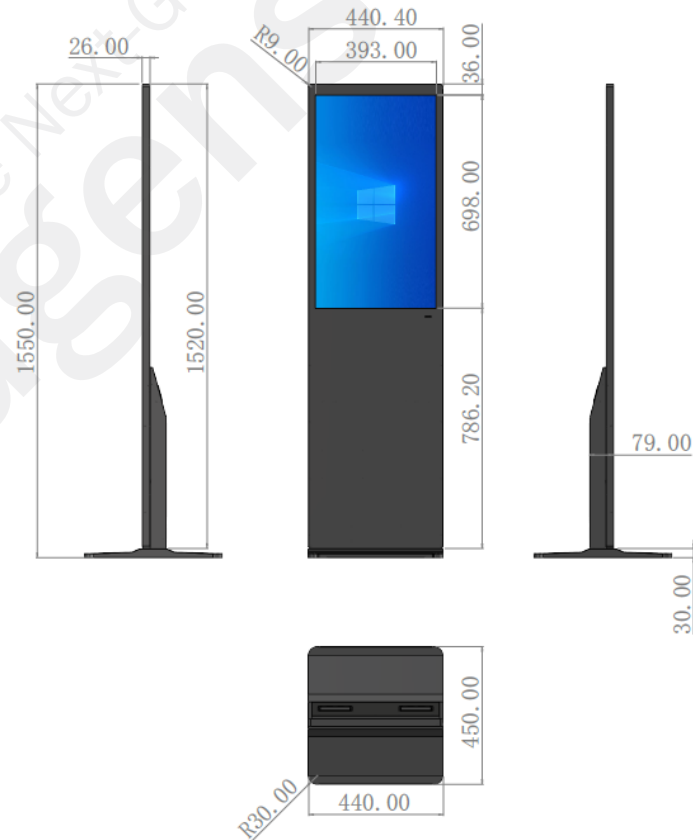

Model / Product Name		NC-A24D-32G / 32-inch Standee AIO Windows Digital Signage
Screen Specification	Screen Size	32-inch, IPS
	Display Area	393(H) x 698(W) mm
	Brightness	300cd/m ²
	Backlight Type	WLED
	Aspect Ratio	9:16
	Resolution	1080*1920
	Contrast Ratio	1200:1
	Viewing Angle	178° Wide Viewing Angle
System Configuration	Color	16.7M, 72% NTSC
	CPU	Celeron J6412 (Quad-core, 1.5M Cache, Up to 2.60GHz)
	GPU	Intel® UHD Graphics
	RAM	8GB DDR4 3200
	Storage	128GB M.2 2280
OS	Windows 11 Pro Multi-language (Traditional Chinese, English, Japanese)	
Speakers	Built-in 8Ω 5W x2	
Network	Wired: 100M / 1000M Wi-Fi: 2.4G & 5G	
Bluetooth	5.1	
Ports	DC*1 / USB 3.1*4 / RJ45*1 / HDMI 2.0*1 / AUDIO*1 / VGA*1	
Power Supply	AC110~240V, 50-60Hz, 90W	
Product Dimensions	155 x 44.4 x 7.9 cm	
Stand Dimensions	44 x 45 x 3 cm (wheels height: 6cm)	
Packaging Dimensions	162 x 16.5 x 50 cm	
Net Weight	30KG	
Gross Weight	32KG	
Product Material	4mm tempered glass surface, alloy front frame, metal back cover.	
Operating Temperature	0-45°C	
Operating Humidity	20-85%	
Storage Temperature	-10-80°C	
Storage Humidity	20-80%	
Accessories	Power cord (3m), antenna, wheels, keys.	
Specification Release Date	June 1, 2026 (For tender projects, please verify the latest specifications with Nugens.)	

unit: mm