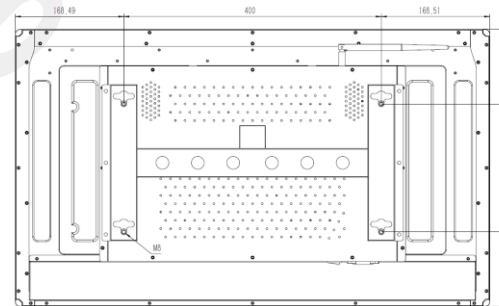

Inspire Next-Gen
Nugens
ニュージェス株式会社

Smart Scheduler
Smart Signage Solution
No.1 in Windows

Unit: mm