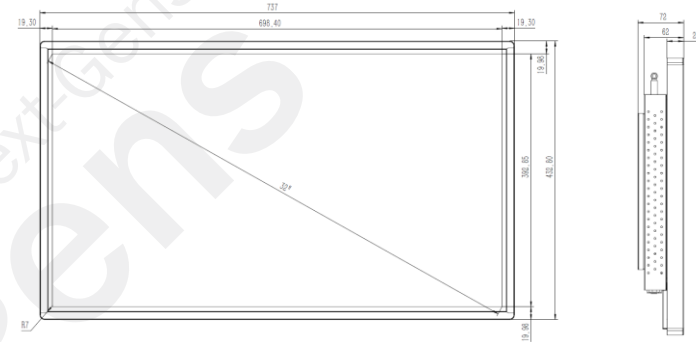

Inspire Next-Gen
Nugens
ニュージェス株式会社

Smart Scheduler
Smart Signage Solution
No.1 in Windows

Unit: mm