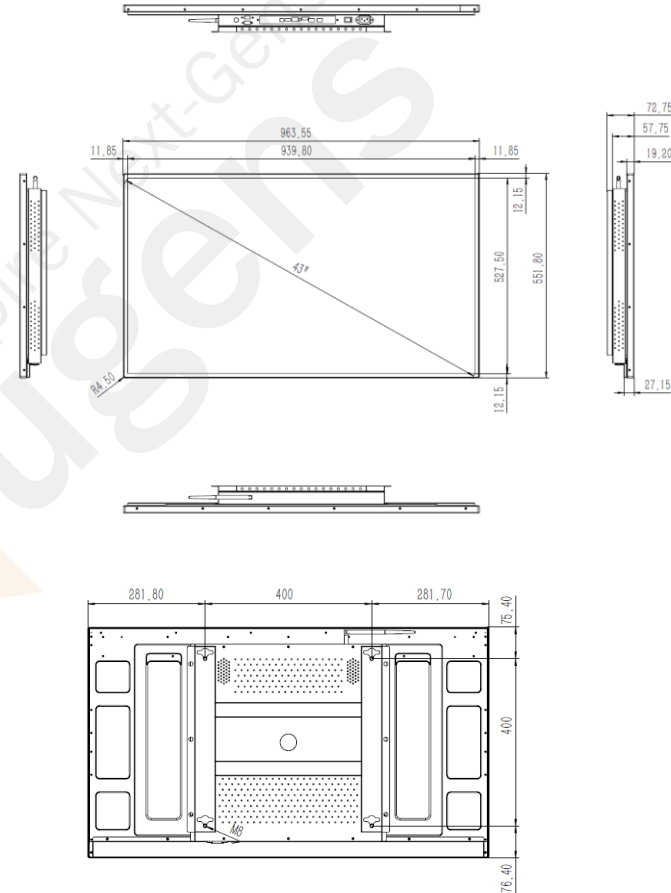

Model / Product Name		NC-A24D-43-4K-25 / 43-inch Standee AIO Windows Digital Signage
Screen Specification	Screen Size	43-inch, IPS
	Display Area	939.8(H) x 527.5(W) mm
	Brightness	500cd/m²
	Backlight Type	WLED
	Aspect Ratio	16:9
	Resolution	4K
	Contrast Ratio	1200:1
	Viewing Angle	178° Wide Viewing Angle
System Configuration	Color	16.7M , 72% NTSC
	CPU	Celeron J6412 (Quad-core, 1.5M Cache, Up to 2.60GHz)
	GPU	Intel® UHD Graphics
	RAM	8GB DDR4 3200
	Storage	128GB M.2 2280
	OS	Windows 11 Pro Multi-language (Traditional Chinese, English, Japanese)
Speakers	Built-in 8Ω 5W x2	
Network	Wired: 100M / 1000M W-Fi: 2.4G & 5G	
Bluetooth	5.0	
Ports	DC*1 / USB 2.0*2 / USB 3.1*4 / RJ45*1 / HDMI 2.0*1 / AUDIO*1	
Power Supply	AC 110V~240V <76W	
Product Dimensions	96.35 x 55.18 x 7.27 cm	
Packaging Dimensions	109 x 16.5 x 70 cm	
Net Weight	17KG	
Gross Weight	19kg	
Glass Type	3mm tempered glass surface	
Operating Temperature	-10~55°C	
Operating Humidity	10-85%	
Storage Temperature	-20~65°C	
Storage Humidity	10-85%	
Accessories	Power Cord (1.8m L-shaped), Adapter, Antenna, Wall Mount Bracket	
Specification Release Date	June 1, 2026 (For tender projects, please verify the latest specifications with Nugens.)	

Smart Scheduler Smart Signage Solution
No.1 in Windows

Inspire Next-Gens
Nugens
ニュージェス株式会社

unit: mm