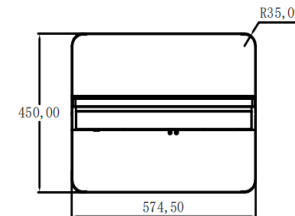

Inspire Next-Gen
Nugens
ニュウジェス株式会社

Smart Scheduler
スマート広告
Windowsデジタルサイネージのトップブランド