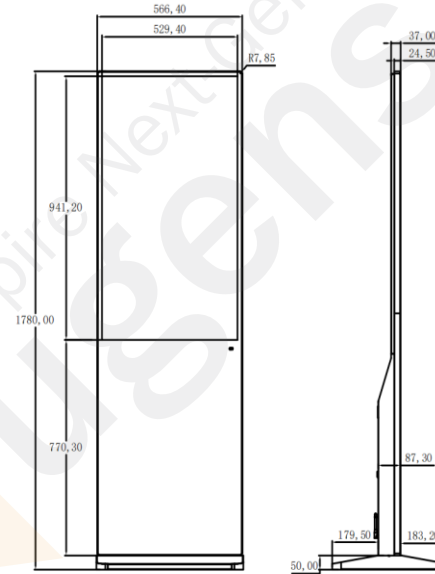

Model / Product Name		NC-A24D-43G-4K-26 / 43-inch Standee AIO Windows Digital Signage
Screen Specification	Screen Size	43-inch, IPS
	Display Area	529.40(H) x 941.20(W) mm
	Brightness	350cd/m ²
	Backlight Type	WLED
	Aspect Ratio	9:16
	Resolution	4K
	Contrast Ratio	1200:1
	Viewing Angle	178° Wide Viewing Angle
System Configuration	Color	16.7M, 72% NTSC
	CPU	Celeron J6412 (Quad-core, 1.5M Cache, Up to 2.60GHz)
	GPU	Intel® UHD Graphics
	RAM	8GB DDR4 3200
	Storage	128GB M.2 2280
	OS	Windows 11 Pro Multi-language (Traditional Chinese, English, Japanese)
Speakers	Built-in 8Ω 5W x2	
Network	Wired:100M /1000M Wi-Fi: 2.4G & 5G	
Bluetooth	5.1	
Ports	DC*1 / USB 3.1*4 / RJ45*1 / HDMI 2.0*1 / AUDIO*1 / VGA*1	
Power Supply	AC110~240V, 50-60Hz, 150W	
Product Dimensions	178 x 56.64 x 8.73cm	
Base Dimensions	57.45x 45 x 5cm (wheels height: 6cm)	
Packaging Dimensions	185 x 70 x 19.5 cm	
Net Weight	42KG	
Gross Weight	47KG	
Product Material	4mm tempered glass surface, alloy front frame, metal back cover.	
Operating Temperature	0-45°C	
Operating Humidity	30-80%	
Storage Temperature	-20-60°C	
Storage Humidity	30-70%	
Accessories	Power cord (3m), antenna, wheels, keys.	
Specification Release Date	June 1, 2026 (For tender projects, please verify the latest specifications with Nugens.)	