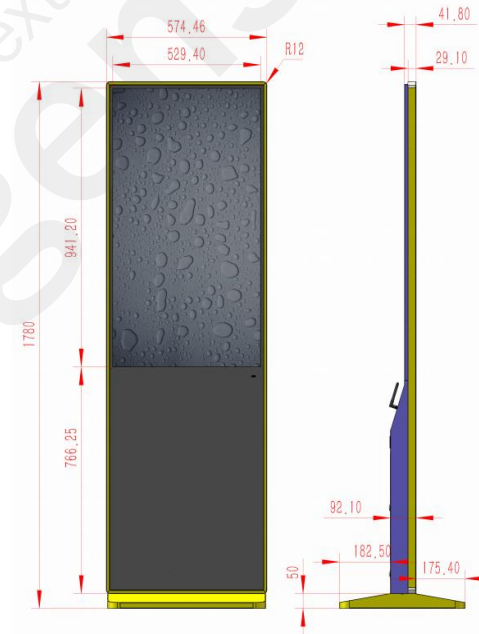

Model / Product Name		NC-A24D-43GT-26 / 43-inch Touch Standee AIO Windows Digital Signage
Screen Specification	Screen Size	43-inch, IPS
	Display Area	529.4(H) x 941.2(W) mm
	Brightness	350cd/m <sup>2</sup>
	Backlight Type	WLED
	Aspect Ratio	9:16
	Resolution	1080 x 1920
	Contrast Ratio	1200:1
	Viewing Angle	178° Wide Viewing Angle
	Color	16.7M, 72% NTSC
	Touch Panel	Infrared 20-point touch, positioning accuracy above 90%, touch area ±1mm, hardness >7H.
System Configuration	CPU	Celeron J6412 (Quad-core, 1.5M Cache, Up to 2.60GHz)
	GPU	Intel® UHD Graphics
	RAM	8GB DDR4 3200
	Storage	128GB M.2 2280
	OS	Windows 11 Pro Multi-language (Traditional Chinese, English, Japanese)
	Speakers	Built-in 8Ω 5W x2
	Network	Wired:100M/1000M Wi-Fi: 2.4G & 5G
Bluetooth	5.1	
Ports	DC*1 / USB 3.1*4 / RJ45*1 / HDMI 2.0*1 / AUDIO*1 / VGA*1	
Power Supply	AC110~240V, 50-60Hz, 150W	
Product Dimensions	178 x 57.446 x 9.21 cm	
Base Dimensions	56.64 x 45 x 5cm (wheels height: 6cm)	
Packaging Dimensions	185 x 70 x 19.5cm	
Net Weight	45KG	
Gross Weight	52KG	
Product Material	3mm tempered glass surface, alloy front frame, metal back cover.	
Operating Temperature	0-45°C	
Operating Humidity	30-80%	
Storage Temperature	-20-60°C	
Storage Humidity	30-70%	
Accessories	Power cord (3m), antenna, wheels, keys.	
Specification Release Date	June 1, 2026 (For tender projects, please verify the latest specifications with Nugens.)	

unit: mm