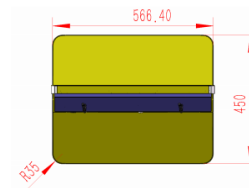

Model / Product Name		NC-A24D-43GT-26 / 43-inch Touch Standee AIO Windows Digital Signage
Screen Specification	Screen Size	43-inch, IPS
	Display Area	529.4(H) x 941.2(W) mm
	Brightness	350cd/m <sup>2</sup>
	Backlight Type	WLED
	Aspect Ratio	9:16
	Resolution	1080 x 1920
	Contrast Ratio	1200:1
	Viewing Angle	178° Wide Viewing Angle
	Color	16.7M, 72% NTSC
	Touch Panel	Infrared 20-point touch, positioning accuracy above 90%, touch area ±1mm, hardness >7H.
System Configuration	CPU	Celeron J6412 (Quad-core, 1.5M Cache, Up to 2.60GHz)
	GPU	Intel® UHD Graphics
	RAM	8GB DDR4 3200
	Storage	128GB M.2 2280
	OS	Windows 11 Pro Multi-language (Traditional Chinese, English, Japanese)
	Speakers	Built-in 8Ω 5W x2
	Network	Wired:100M/1000M Wi-Fi: 2.4G & 5G
Bluetooth	5.1	
Ports	DC*1 / USB 3.1*4 / RJ45*1 / HDMI 2.0*1 / AUDIO*1 / VGA*1	
Power Supply	AC110~240V, 50-60Hz, 150W	
Product Dimensions	178 x 57.446 x 9.21 cm	
Base Dimensions	56.64 x 45 x 5cm (wheels height: 6cm)	
Packaging Dimensions	185 x 70 x 19.5cm	
Net Weight	45KG	
Gross Weight	52KG	
Product Material	3mm tempered glass surface, alloy front frame, metal back cover.	
Operating Temperature	0-45°C	
Operating Humidity	30-80%	
Storage Temperature	-20-60°C	
Storage Humidity	30-70%	
Accessories	Power cord (3m), antenna, wheels, keys.	
Specification Release Date	June 1, 2026 (For tender projects, please verify the latest specifications with Nugens.)	

unit: mm