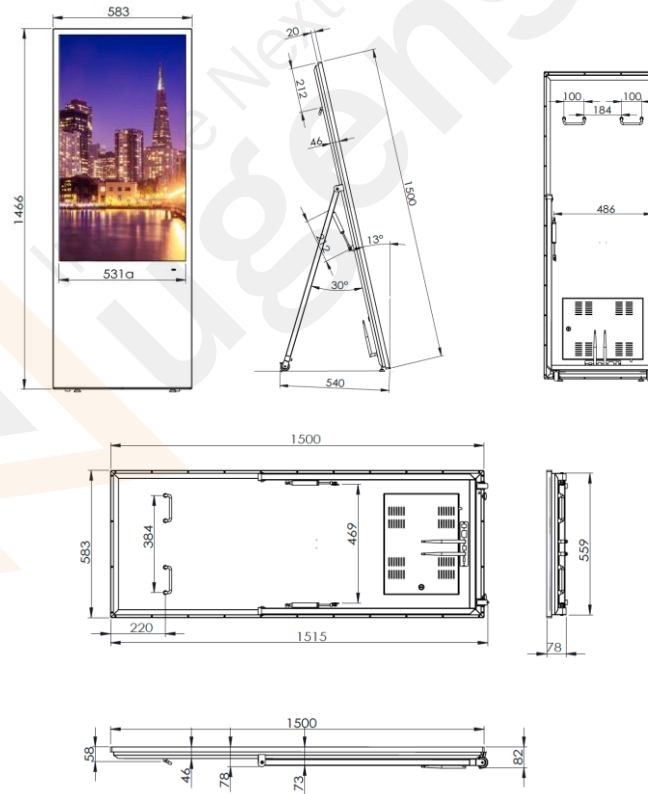

Model / Product Name		NC-A24D-43P / 43-inch Poster Digital Signage
Screen Specification	Screen Size	43-inch, IPS
	Display Area	531.5(H) x 943(W) mm
	Brightness	400cd/m <sup>2</sup>
	Backlight Type	LED
	Resolution	1080*1920
	Contrast Ratio	1200:1
	Viewing Angle	178° Wide Viewing Angle
	Color	8 bits
	Response Time	8 ms (typ.)
	Backlight Lifespan	50,000 hrs (typ.)
System Configuration	CPU	Celeron J6412 (Quad-core, 1.5M Cache, Up to 2.60GHz)
	GPU	Intel® UHD Graphics
	RAM	8GB DDR4 3200
	Storage	128GB M.2 2280
OS	Windows 11 Pro Multi-language (Traditional Chinese, English, Japanese)	
Speakers	Built-in 8Ω 5W x2	
Network	Wired:100M /1000M Wi-Fi: 2.4G & 5G 802.11 b/g/n/ac Realtek RTL8822CE	
Bluetooth	5.1	
Ports	DC*1 / USB 3.1*4 / RJ45*1 / AUDIO*1 / VGA*1 / HDMI 2.0*1	
Power Supply	AC110~240V, 50-60Hz, 120W	
Product Dimensions	150 x 58.3 x 8.2cm	
Packaging Dimensions	152 x 70 x 19 cm	
Net Weight	28KG	
Gross Weight	30KG	
Product Material	4mm tempered glass surface, alloy front frame, metal back cover.	
Operating Temperature	-20-60°C	
Operating Humidity	10%-80%	
Storage Temperature	-10-60°C	
Storage Humidity	30-70%	
Accessories	Power cord (3m), antenna, wheels, keys.	

unit: mm