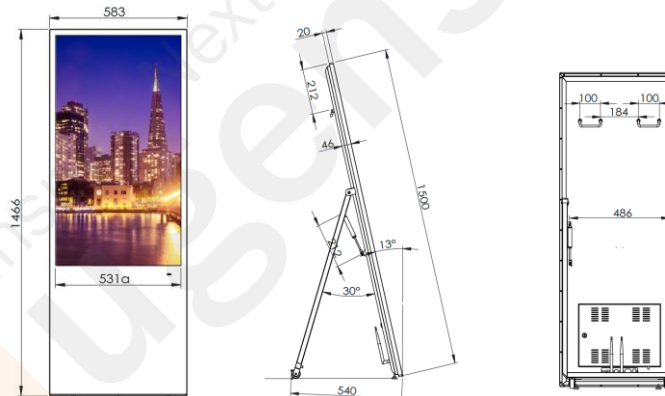

Model / Product Name		NC-A24D-43P / 43-inch Poster Digital Signage
Screen Specification	Screen Size	43-inch, IPS
	Display Area	531.5(H) x 943(W) mm
	Brightness	500cd/m <sup>2</sup>
	Backlight Type	LED
	Resolution	1080*1920
	Contrast Ratio	1200:1
	Viewing Angle	178° Wide Viewing Angle
	Color	8 bits
	Response Time	8 ms (typ)
System Configuration	Backlight Lifespan	50,000 hrs (typ.)
	CPU	Celeron J6412 (Quad-core, 1.5M Cache, Up to 2.60GHz)
	GPU	Intel® UHD Graphics
	RAM	8GB DDR4 3200
	Storage	128GB M.2 2280
	OS	Windows 11 Pro Multi-language (Traditional Chinese, English, Japanese)
Speakers	Built-in 8Ω 5W x2	
Network	Wired: 100M / 1000M Wi-Fi: 2.4G & 5G	
Bluetooth	5.1	
Ports	DC*1 / USB 3.1*4 / RJ45*1 / AUDIO*1 / VGA*1 / HDMI 2.0*1	
Power Supply	AC110~240V, 50-60Hz, 120W	
Product Dimensions	150 x 58.3 x 8.2cm	
Packaging Dimensions	152 x 70 x 19 cm	
Net Weight	28KG	
Gross Weight	30KG	
Product Material	4mm tempered glass surface, alloy front frame, metal back cover.	
Operating Temperature	-20~60°C	
Operating Humidity	10%~80%	
Storage Temperature	-10~60°C	
Storage Humidity	30~70%	
Accessories	Power cord (3m), antenna, wheels, keys.	
Specification Release Date	June 1, 2026 (For tender projects, please verify the latest specifications with Nugens.)	

unit: mm