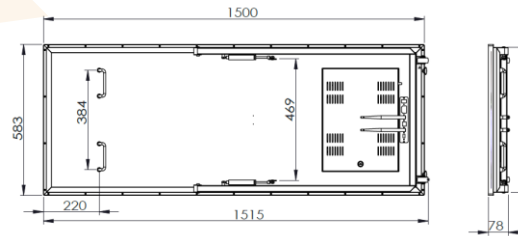

Model / Product Name		NC-A24D-43P / 43-inch Poster Digital Signage
Screen Specification	Screen Size	43-inch, IPS
	Display Area	531.5(H) x 943(W) mm
	Brightness	500cd/m <sup>2</sup>
	Backlight Type	LED
	Resolution	1080*1920
	Contrast Ratio	1200:1
	Viewing Angle	178° Wide Viewing Angle
	Color	8 bits
	Response Time	8 ms (typ)
System Configuration	Backlight Lifespan	50,000 hrs (typ.)
	CPU	Celeron J6412 (Quad-core, 1.5M Cache, Up to 2.60GHz)
	GPU	Intel® UHD Graphics
	RAM	8GB DDR4 3200
	Storage	128GB M.2 2280
	OS	Windows 11 Pro Multi-language (Traditional Chinese, English, Japanese)
Speakers	Built-in 8Ω 5W x2	
Network	Wired: 100M / 1000M Wi-Fi: 2.4G & 5G	
Bluetooth	5.1	
Ports	DC*1 / USB 3.1*4 / RJ45*1 / AUDIO*1 / VGA*1 / HDMI 2.0*1	
Power Supply	AC110~240V, 50-60Hz, 120W	
Product Dimensions	150 x 58.3 x 8.2cm	
Packaging Dimensions	152 x 70 x 19 cm	
Net Weight	28KG	
Gross Weight	30KG	
Product Material	4mm tempered glass surface, alloy front frame, metal back cover.	
Operating Temperature	-20~60°C	
Operating Humidity	10%~80%	
Storage Temperature	-10~60°C	
Storage Humidity	30~70%	
Accessories	Power cord (3m), antenna, wheels, keys.	
Specification Release Date	June 1, 2026 (For tender projects, please verify the latest specifications with Nugens.)	

unit: mm