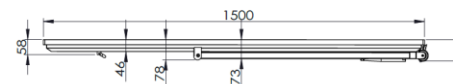

Model / Product Name		NC-A24D-43P / 43-inch Poster Digital Signage
Screen Specification	Screen Size	43-inch, IPS
	Display Area	531.5(H) x 943(W) mm
	Brightness	500cd/m <sup>2</sup>
	Backlight Type	LED
	Resolution	1080*1920
	Contrast Ratio	1200:1
	Viewing Angle	178° Wide Viewing Angle
	Color	8 bits
	Response Time	8 ms (typ)
System Configuration	Backlight Lifespan	50,000 hrs (typ.)
	CPU	Celeron J6412 (Quad-core, 1.5M Cache, Up to 2.60GHz)
	GPU	Intel® UHD Graphics
	RAM	8GB DDR4 3200
	Storage	128GB M.2 2280
	OS	Windows 11 Pro Multi-language (Traditional Chinese, English, Japanese)
Speakers	Built-in 8Ω 5W x2	
Network	Wired: 100M / 1000M Wi-Fi: 2.4G & 5G	
Bluetooth	5.1	
Ports	DC*1 / USB 3.1*4 / RJ45*1 / AUDIO*1 / VGA*1 / HDMI 2.0*1	
Power Supply	AC110~240V, 50-60Hz, 120W	
Product Dimensions	150 x 58.3 x 8.2cm	
Packaging Dimensions	152 x 70 x 19 cm	
Net Weight	28KG	
Gross Weight	30KG	
Product Material	4mm tempered glass surface, alloy front frame, metal back cover.	
Operating Temperature	-20~60°C	
Operating Humidity	10%~80%	
Storage Temperature	-10~60°C	
Storage Humidity	30~70%	
Accessories	Power cord (3m), antenna, wheels, keys.	
Specification Release Date	June 1, 2026 (For tender projects, please verify the latest specifications with Nugens.)	

unit: mm