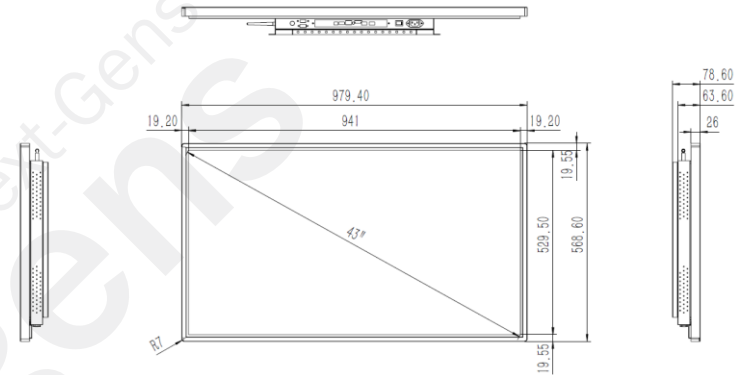

Model / Product Name		NC-A24D-43T-25 / 43-inch Touch AIO Windows Digital Signage
Screen Specification	Screen Size	43-inch, IPS
	Display Area	941(H) x 529.5(W) mm
	Brightness	500 cd/m ²
	Backlight Type	WLED
	Aspect Ratio	16:9
	Resolution	1920 X 1080
	Contrast Ratio	1200:1
	Viewing Angle	178° Wide Viewing Angle
	Color	16.7M, 72% NTSC
System Configuration	Touch Panel	Infrared 20-point touch, positioning accuracy above 90%, touch area ±1mm, hardness >7H.
	CPU	Celeron J6412 (Quad-core, 1.5M Cache, Up to 2.60GHz)
	GPU	Intel® UHD Graphics
	RAM	8GB DDR4 3200
	Storage	128GB M.2 2280
OS	Windows 11 Pro Multi-language (Traditional Chinese, English, Japanese)	
Speakers	Built-in 8Ω 5W x2	
Network	Wired:100M /1000M Wi-Fi: 2.4G & 5G	
Bluetooth	5.0	
Ports	DC*1 / USB 2.0*2 / USB 3.1*4 / RJ45*1 / HDMI 2.0*1 / AUDIO*1	
Power Supply	AC 110V~240V, 50-60Hz, 76W	
Product Dimensions	97.94 x 56.86 x 7.86 cm	
Packaging Dimensions	109×16.5×70 cm	
Net Weight	17KG	
Gross Weight	19kg	
Glass Type	3mm Tempered High-Explosion-Proof Glass	
Operating Temperature	-10-55°C	
Operating Humidity	10-85%	
Storage Temperature	-20-65°C	
Storage Humidity	10-85%	
Accessories	Power cord (1.8m L-shaped), adapter, antenna, wall mount bracket.	
Specification Release Date	June 1, 2026 (For tender projects, please verify the latest specifications with Nugens.)	

unit: mm