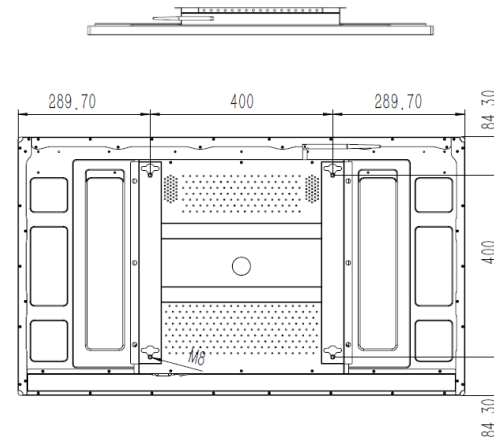

Model / Product Name		NC-A24D-43T-25 / 43-inch Touch AIO Windows Digital Signage
Screen Specification	Screen Size	43-inch, IPS
	Display Area	941(H) x 529.5(W) mm
	Brightness	500 cd/m ²
	Backlight Type	WLED
	Aspect Ratio	16:9
	Resolution	1920 X 1080
	Contrast Ratio	1200:1
	Viewing Angle	178° Wide Viewing Angle
	Color	16.7M, 72% NTSC
System Configuration	Touch Panel	Infrared 20-point touch, positioning accuracy above 90%, touch area ±1mm, hardness >7H.
	CPU	Celeron J6412 (Quad-core, 1.5M Cache, Up to 2.60GHz)
	GPU	Intel® UHD Graphics
	RAM	8GB DDR4 3200
	Storage	128GB M.2 2280
OS	Windows 11 Pro Multi-language (Traditional Chinese, English, Japanese)	
Speakers	Built-in 8Ω 5W x2	
Network	Wired:100M /1000M Wi-Fi: 2.4G & 5G	
Bluetooth	5.0	
Ports	DC*1 / USB 2.0*2 / USB 3.1*4 / RJ45*1 / HDMI 2.0*1 / AUDIO*1	
Power Supply	AC 110V~240V, 50-60Hz, 76W	
Product Dimensions	97.94 x 56.86 x 7.86 cm	
Packaging Dimensions	109×16.5×70 cm	
Net Weight	17KG	
Gross Weight	19kg	
Glass Type	3mm Tempered High-Explosion-Proof Glass	
Operating Temperature	-10-55°C	
Operating Humidity	10-85%	
Storage Temperature	-20-65°C	
Storage Humidity	10-85%	
Accessories	Power cord (1.8m L-shaped), adapter, antenna, wall mount bracket.	
Specification Release Date	June 1, 2026 (For tender projects, please verify the latest specifications with Nugens.)	

unit: mm