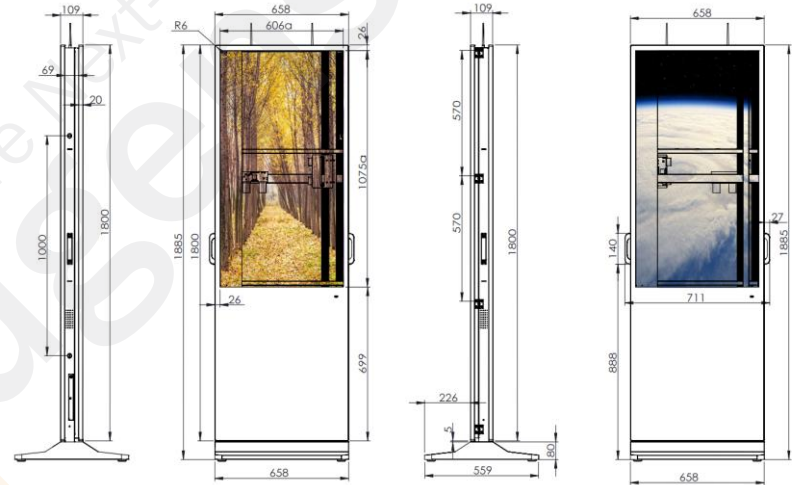

Model / Product Name		NC-A24D-49G / 49-inch Double Sided Standee AIO Windows Digital Signage
Screen Specification	Screen Size	49-inch, IPS
	Display Area	606(H) x 1075(W) mm
	Brightness	350cd/m ²
	Backlight Type	WLED
	Aspect Ratio	9:16
	Resolution	1920*1080
	Contrast Ratio	1200:1
	Viewing Angle	178° Wide Viewing Angle
System Configuration	Color	16.7M , 72% NTSC
	CPU	Celeron J6412 (Quad-core, 1.5M Cache, Up to 2.60GHz)
	GPU	Intel® UHD Graphics
	RAM	8GB DDR4 3200
	Storage	128GB M.2 2280
OS	Windows 11 Pro Multi-language (Traditional Chinese, English, Japanese)	
Speakers	Built-in 8Ω 5W x2	
Network	Wired:100M /1000M Wi-Fi: 2.4G & 5G	
Bluetooth	5.1	
Ports	DC*1 / USB 3.1*4 / RJ45*1 / HDMI 2.0*1 / AUDIO*1 / VGA*1	
Power Supply	AC110~240V, 50-60Hz, 150W	
Product Dimensions	188.5 x 65.8 x 10.9 cm	
Base Dimensions	65.8 x 56 x 8 cm (wheels height: 6cm)	
Packaging Dimensions	199.5 x 78.8 x 21.5 cm	
Net Weight	85KG	
Gross Weight	96KG	
Product Material	4mm tempered glass surface, alloy front frame, metal back cover.	
Operating Temperature	-10-55°C	
Operating Humidity	10-85%	
Storage Temperature	-20-65°C	
Storage Humidity	10-85%	
Accessories	Power cord (3m), antenna, wheels, keys.	
Specification Release Date	June 1, 2026 (For tender projects, please verify the latest specifications with Nugens.)	