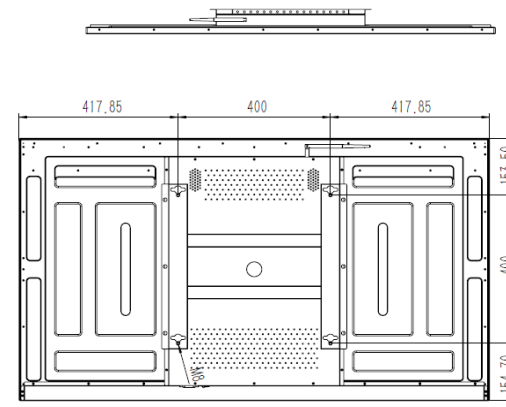

Model / Product Name		NC-A24D-55-4K-25 / 55-inch Standee AIO Windows Digital Signage
Screen Specification	Screen Size	55-inch, IPS
	Display Area	1210.1(W) x 680.5(H) mm
	Brightness	500cd/m ²
	Backlight Type	WLED
	Aspect Ratio	16:9
	Resolution	4K
	Contrast Ratio	1200:1
	Viewing Angle	178° Wide Viewing Angle
System Configuration	Color	16.7M , 70% NTSC
	CPU	Celeron J6412 (Quad-core, 1.5M Cache, Up to 2.60GHz)
	GPU	Intel® UHD Graphics
	RAM	8GB DDR4 3200
	Storage	128GB M.2 2280
	OS	Windows 11 Pro Multi-language (Traditional Chinese, English, Japanese)
	Speakers	Built-in 8Ω 5W x2
Network	Wired: 100M /1000M Wi-Fi: 2.4G & 5G	
Bluetooth	5.1	
Ports	DC*1 / USB 3.1*4 / RJ45*1 / VGA*1 / AUDIO *1 / HDMI 2.0 *1	
Power Supply	AC 110V~240V, 76W	
Product Dimensions	123.57 x 70.82 x 7.27 cm	
Packaging Dimensions	137.5 x 85.5 x 16.5 cm	
Net Weight	26KG	
Gross Weight	27KG	
Glass Type	3mm Tempered Glass Surface	
Operating Temperature	0°C~50°C	
Operating Humidity	30%~70	
Storage Temperature	-20°C ~ -60°C	
Storage Humidity	30%~70%	
Accessories	Power Cord (1.8m L-shaped), Adapter, Antenna, Wall Mount Bracket	
Specification Release Date	June 1, 2026 (For tender projects, please verify the latest specifications with Nugens.)	

unit: mm