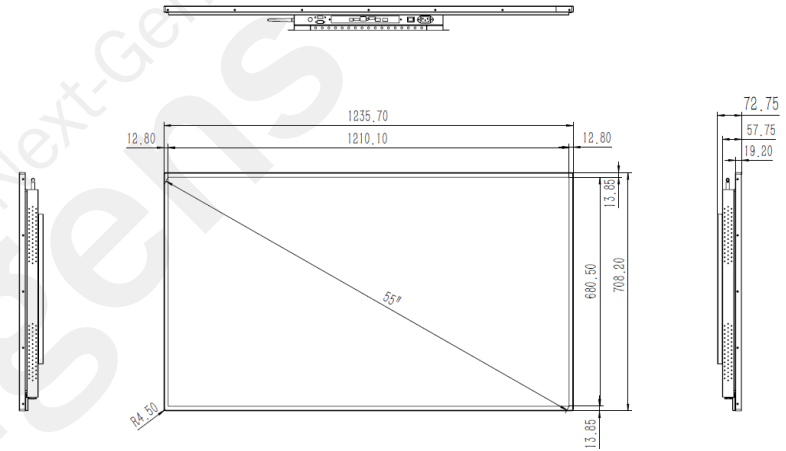

Model / Product Name		NC-A24D-55-4K-25 / 55-inch Standee AIO Windows Digital Signage
Screen Specification	Screen Size	55-inch, IPS
	Display Area	1210.1(W) x 680.5(H) mm
	Brightness	500cd/m ²
	Backlight Type	WLED
	Aspect Ratio	16:9
	Resolution	4K
	Contrast Ratio	1200:1
	Viewing Angle	178° Wide Viewing Angle
System Configuration	Color	16.7M , 70% NTSC
	CPU	Celeron J6412 (Quad-core, 1.5M Cache, Up to 2.60GHz)
	GPU	Intel® UHD Graphics
	RAM	8GB DDR4 3200
	Storage	128GB M.2 2280
	OS	Windows 11 Pro Multi-language (Traditional Chinese, English, Japanese)
	Speakers	Built-in 8Ω 5W x2
Network	Wired: 100M /1000M Wi-Fi: 2.4G & 5G	
Bluetooth	5.1	
Ports	DC*1 / USB 3.1*4 / RJ45*1 / VGA*1 / AUDIO *1 / HDMI 2.0 *1	
Power Supply	AC 110V~240V, 76W	
Product Dimensions	123.57 x 70.82 x 7.27 cm	
Packaging Dimensions	137.5 x 85.5 x 16.5 cm	
Net Weight	26KG	
Gross Weight	27KG	
Glass Type	3mm Tempered Glass Surface	
Operating Temperature	0°C~50°C	
Operating Humidity	30%~70	
Storage Temperature	-20°C ~ -60°C	
Storage Humidity	30%~70%	
Accessories	Power Cord (1.8m L-shaped), Adapter, Antenna, Wall Mount Bracket	
Specification Release Date	June 1, 2026 (For tender projects, please verify the latest specifications with Nugens.)	

unit: mm