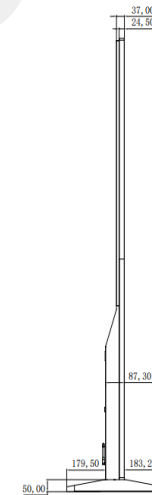

Model / Product Name		NC-A24D-55G-4K-26 / 55-inch Standee AIO Windows Digital Signage
Screen Specification	Screen Size	55-inch, IPS
	Display Area	680(H) x 1209(W) mm
	Brightness	350cd/m ²
	Backlight Type	WLED
	Aspect Ratio	9:16
	Resolution	4K
	Contrast Ratio	1200:1
	Viewing Angle	178° Wide Viewing Angle
System Configuration	CPU	Celeron J6412 (Quad-core, 1.5M Cache, Up to 2.60GHz)
	GPU	Intel® UHD Graphics
	RAM	8GB DDR4 3200
	Storage	128GB M.2 2280
	OS	Windows 11 Pro Multi-language (Traditional Chinese, English, Japanese)
Speakers	Built-in 8Ω 5W x2	
Network	Wired:100M /1000M Wi-Fi: 2.4G & 5G	
Bluetooth	5.1	
Ports	DC*1 / USB 3.1*4 / RJ45*1 / HDMI 2.0*1 / AUDIO*1 / VGA*1	
Power Supply	AC110~240V, 50-60Hz, 150W	
Product Dimensions	188 x 72.5 x 8.73 cm	
Base Dimensions	73 x 45 x 5 cm (wheels height: 6cm)	
Packaging Dimensions	194 x 86.5 x 19.5 cm	
Net Weight	56KG	
Gross Weight	62KG	
Product Material	4mm tempered glass surface, alloy front frame, metal back cover.	
Operating Temperature	-10-55°C	
Operating Humidity	10-85%	
Storage Temperature	-20-65°C	
Storage Humidity	10-85%	
Accessories	Power cord (3m), antenna, wheels, keys.	
Specification Release Date	June 1, 2026 (For tender projects, please verify the latest specifications with Nugens.)	

unit: mm