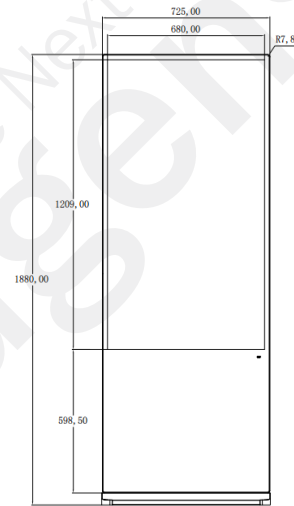

Model / Product Name		NC-A24D-55G-4K-26 / 55-inch Standee AIO Windows Digital Signage
Screen Specification	Screen Size	55-inch, IPS
	Display Area	680(H) x 1209(W) mm
	Brightness	350cd/m ²
	Backlight Type	WLED
	Aspect Ratio	9:16
	Resolution	4K
	Contrast Ratio	1200:1
	Viewing Angle	178° Wide Viewing Angle
System Configuration	CPU	Celeron J6412 (Quad-core, 1.5M Cache, Up to 2.60GHz)
	GPU	Intel® UHD Graphics
	RAM	8GB DDR4 3200
	Storage	128GB M.2 2280
	OS	Windows 11 Pro Multi-language (Traditional Chinese, English, Japanese)
Speakers	Built-in 8Ω 5W x2	
Network	Wired:100M /1000M Wi-Fi: 2.4G & 5G	
Bluetooth	5.1	
Ports	DC*1 / USB 3.1*4 / RJ45*1 / HDMI 2.0*1 / AUDIO*1 / VGA*1	
Power Supply	AC110~240V, 50-60Hz, 150W	
Product Dimensions	188 x 72.5 x 8.73 cm	
Base Dimensions	73 x 45 x 5 cm (wheels height: 6cm)	
Packaging Dimensions	194 x 86.5 x 19.5 cm	
Net Weight	56KG	
Gross Weight	62KG	
Product Material	4mm tempered glass surface, alloy front frame, metal back cover.	
Operating Temperature	-10-55°C	
Operating Humidity	10-85%	
Storage Temperature	-20-65°C	
Storage Humidity	10-85%	
Accessories	Power cord (3m), antenna, wheels, keys.	
Specification Release Date	June 1, 2026 (For tender projects, please verify the latest specifications with Nugens.)	

unit: mm