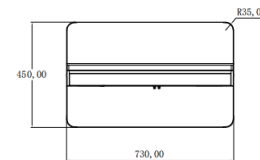

Model / Product Name		NC-A24D-55G-4K-26 / 55-inch Standee AIO Windows Digital Signage
Screen Specification	Screen Size	55-inch, IPS
	Display Area	680(H) x 1209(W) mm
	Brightness	350cd/m ²
	Backlight Type	WLED
	Aspect Ratio	9:16
	Resolution	4K
	Contrast Ratio	1200:1
	Viewing Angle	178° Wide Viewing Angle
System Configuration	CPU	Celeron J6412 (Quad-core, 1.5M Cache, Up to 2.60GHz)
	GPU	Intel® UHD Graphics
	RAM	8GB DDR4 3200
	Storage	128GB M.2 2280
	OS	Windows 11 Pro Multi-language (Traditional Chinese, English, Japanese)
Speakers	Built-in 8Ω 5W x2	
Network	Wired:100M /1000M Wi-Fi: 2.4G & 5G	
Bluetooth	5.1	
Ports	DC*1 / USB 3.1*4 / RJ45*1 / HDMI 2.0*1 / AUDIO*1 / VGA*1	
Power Supply	AC110~240V, 50-60Hz, 150W	
Product Dimensions	188 x 72.5 x 8.73 cm	
Base Dimensions	73 x 45 x 5 cm (wheels height: 6cm)	
Packaging Dimensions	194 x 86.5 x 19.5 cm	
Net Weight	56KG	
Gross Weight	62KG	
Product Material	4mm tempered glass surface, alloy front frame, metal back cover.	
Operating Temperature	-10-55°C	
Operating Humidity	10-85%	
Storage Temperature	-20-65°C	
Storage Humidity	10-85%	
Accessories	Power cord (3m), antenna, wheels, keys.	
Specification Release Date	June 1, 2026 (For tender projects, please verify the latest specifications with Nugens.)	

unit: mm