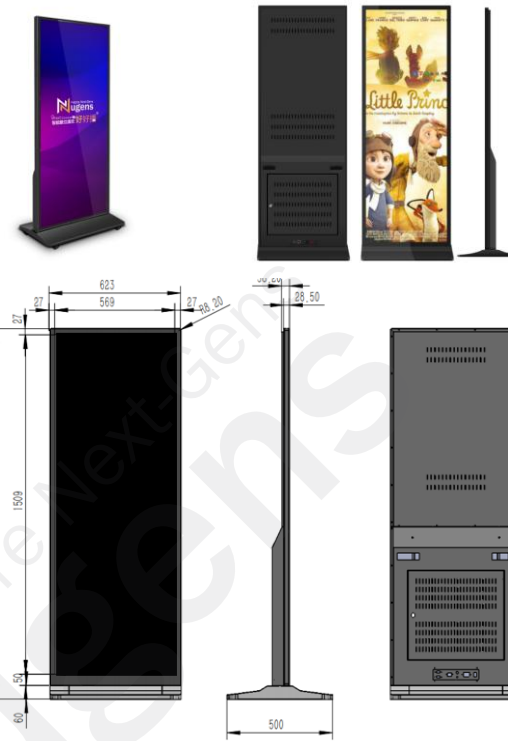

Model / Product Name		NC-A24D-64GF-4K / 64-inch Fullscreen Standee AIO Windows Digital Signage
Screen Specification	Screen Size	64-inch, IPS
	Display Area	569(H)×1509(W)mm
	Brightness	300cd/m <sup>2</sup>
	Backlight Type	WLED
	Resolution	1448*3840
	Contrast Ratio	3000:1
	Viewing Angle	178° Wide Viewing Angle
System Configuration	Color	16.7M, 72% NTSC
	CPU	Celeron J6412 (Quad-core, 1.5M Cache, Up to 2.60GHz)
	GPU	Intel® UHD Graphics
	RAM	8GB DDR4 3200
	Storage	128GB M.2 2280
	OS	Windows 11 Pro Multi-language (Traditional Chinese, English, Japanese)
Speakers	Built-in 8Ω 5W x2	
Network	Wired:100M /1000M Wi-Fi: 2.4G & 5G	
Bluetooth	5.1	
Ports	DC*1 / USB 3.1*4 / RJ45*1 / HDMI 2.0*1 / AUDIO*1 / VGA*1	
Power Supply	AC110~240V, 150W	
Product Dimensions	623mm * 1646mm * 38.2mm	
Base Dimensions	625 * 500 * 60 mm (wheels height: 63mm)	
Packaging Dimensions	1710mm * 205mm * 760mm	
Net Weight	43KG	
Gross Weight	48KG	
Product Material	3mm tempered glass surface, alloy front frame, metal back cover.	
Operating Temperature	0-45°C	
Operating Humidity	20-85%	
Storage Temperature	-10-80°C	
Storage Humidity	20-80%	
Accessories	Power cord (3m), antenna, wheels, keys.	
Specification Release Date	June 1, 2026 (For tender projects, please verify the latest specifications with Nugens.)	

unit: mm