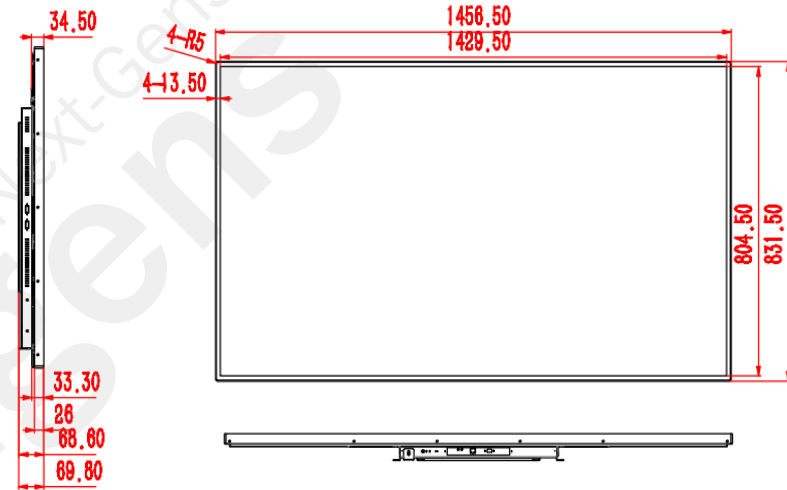

Model / Product Name		NC-A24D-65-4K / 65-inch Standee AIO Windows Digital Signage
Screen Specification	Screen Size	65-inch, IPS
	Display Area	1429.50(W) x 804.50(H) mm
	Brightness	500cd/m <sup>2</sup>
	Backlight Type	WLED
	Aspect Ratio	16:9
	Resolution	4K
	Contrast Ratio	1200:1
System Configuration	Viewing Angle	178° Wide Viewing Angle
	Color	16.7M , 70% NTSC
	CPU	Celeron J6412 (Quad-core, 1.5M Cache, Up to 2.60GHz)
	GPU	Intel® UHD Graphics
	RAM	8GB DDR4 3200
	Storage	128GB M.2 2280
	OS	Windows 11 Pro Multi-language (Traditional Chinese, English, Japanese)
	Speakers	Built-in 8Ω 5W x2
	Network	Wired: 100M /1000M Wi-Fi: 2.4G & 5G
	Bluetooth	5.1
Ports	DC*1 / USB 3.1*4 / RJ45*1 / VGA*1 / AUDIO *1 / HDMI 2.0 *1	
Power Supply	AC 110V~240V, 76W	
Product Dimensions	145.65x 83.15 x 6.98cm	
Packaging Dimensions	158 x 98.5 x 16.5 cm	
Net Weight	34KG	
Gross Weight	38KG	
Glass Type	3mm Tempered Glass Surface	
Operating Temperature	0°C ~ 50°C	
Operating Humidity	30% ~ 70	
Storage Temperature	-20°C ~ -60°C	
Storage Humidity	30% ~ 70%	
Accessories	Power Cord (1.8m L-shaped), Adapter, Antenna, Wall Mount Bracket	
Specification Release Date	June 1, 2026 (For tender projects, please verify the latest specifications with Nugens.)	

unit: mm