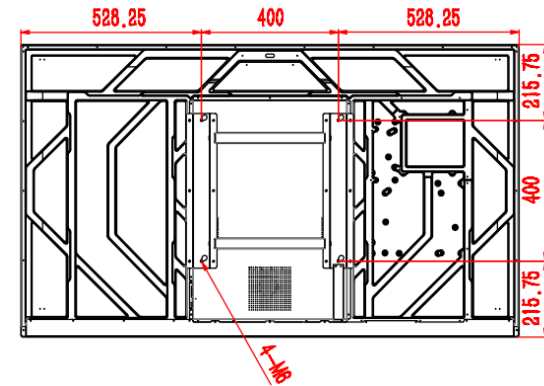

Model / Product Name		NC-A24D-65-4K / 65-inch Standee AIO Windows Digital Signage
Screen Specification	Screen Size	65-inch, IPS
	Display Area	1429.50(W) x 804.50(H) mm
	Brightness	500cd/m <sup>2</sup>
	Backlight Type	WLED
	Aspect Ratio	16:9
	Resolution	4K
	Contrast Ratio	1200:1
System Configuration	Viewing Angle	178° Wide Viewing Angle
	Color	16.7M , 70% NTSC
	CPU	Celeron J6412 (Quad-core, 1.5M Cache, Up to 2.60GHz)
	GPU	Intel® UHD Graphics
	RAM	8GB DDR4 3200
	Storage	128GB M.2 2280
	OS	Windows 11 Pro Multi-language (Traditional Chinese, English, Japanese)
	Speakers	Built-in 8Ω 5W x2
	Network	Wired: 100M /1000M Wi-Fi: 2.4G & 5G
	Bluetooth	5.1
Ports	DC*1 / USB 3.1*4 / RJ45*1 / VGA*1 / AUDIO *1 / HDMI 2.0 *1	
Power Supply	AC 110V~240V, 76W	
Product Dimensions	145.65x 83.15 x 6.98cm	
Packaging Dimensions	158 x 98.5 x 16.5 cm	
Net Weight	34KG	
Gross Weight	38KG	
Glass Type	3mm Tempered Glass Surface	
Operating Temperature	0°C ~ 50°C	
Operating Humidity	30% ~ 70	
Storage Temperature	-20°C ~ -60°C	
Storage Humidity	30% ~ 70%	
Accessories	Power Cord (1.8m L-shaped), Adapter, Antenna, Wall Mount Bracket	
Specification Release Date	June 1, 2026 (For tender projects, please verify the latest specifications with Nugens.)	

unit: mm