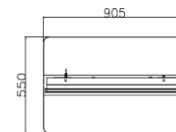

Model / Product Name		NC-A24D-65G-4K-26 / 65-inch Standee AIO Windows Digital Signage
Screen Specification	Screen Size	65-inch, IPS
	Display Area	805(H) x 1427(W) mm
	Brightness	350cd/m ²
	Backlight Type	WLED
	Aspect Ratio	9:16
	Resolution	4K
	Contrast Ratio	1200:1
	Viewing Angle	178° Wide Viewing Angle
System Configuration	Color	16.7M, 72% NTSC
	CPU	Celeron J6412 (Quad-core, 1.5M Cache, Up to 2.60GHz)
	GPU	Intel® UHD Graphics
	RAM	8GB DDR4 3200
	Storage	128GB M.2 2280
OS	Windows 11 Pro Multi-language (Traditional Chinese, English, Japanese)	
Speakers	Built-in 8Ω 5W x2	
Network	Wired:100M /1000M Wi-Fi: 2.4G & 5G	
Bluetooth	5.1	
Ports	DC*1 / USB 3.1*4 / RJ45*1 / HDMI 2.0*1 / AUDIO*1 / VGA*1	
Power Supply	AC110~240V, 50-60Hz, 150W	
Product Dimensions	200 x 88.6 x 5.5 cm	
Base Dimensions	90.5 x 55 x 5 cm (wheels height: 6cm)	
Packaging Dimensions	206 x 100 x 19.5 cm	
Net Weight	70KG	
Gross Weight	76KG	
Product Material	4mm tempered glass surface, alloy front frame, metal back cover.	
Operating Temperature	-10-55°C	
Operating Humidity	10-85%	
Storage Temperature	-20-65°C	
Storage Humidity	10-85%	
Accessories	Power cord (3m), antenna, wheels, keys.	
Specification Release Date	June 1, 2026 (For tender projects, please verify the latest specifications with Nugens.)	

unit: mm