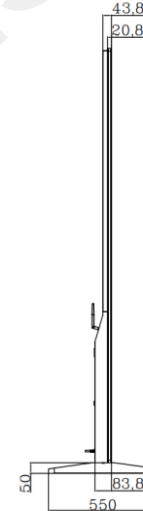

Model / Product Name		NC-A24D-65G-4K-26 / 65-inch Standee AIO Windows Digital Signage
Screen Specification	Screen Size	65-inch, IPS
	Display Area	805(H) x 1427(W) mm
	Brightness	350cd/m ²
	Backlight Type	WLED
	Aspect Ratio	9:16
	Resolution	4K
	Contrast Ratio	1200:1
	Viewing Angle	178° Wide Viewing Angle
System Configuration	Color	16.7M, 72% NTSC
	CPU	Celeron J6412 (Quad-core, 1.5M Cache, Up to 2.60GHz)
	GPU	Intel® UHD Graphics
	RAM	8GB DDR4 3200
	Storage	128GB M.2 2280
OS	Windows 11 Pro Multi-language (Traditional Chinese, English, Japanese)	
Speakers	Built-in 8Ω 5W x2	
Network	Wired:100M /1000M Wi-Fi: 2.4G & 5G	
Bluetooth	5.1	
Ports	DC*1 / USB 3.1*4 / RJ45*1 / HDMI 2.0*1 / AUDIO*1 / VGA*1	
Power Supply	AC110~240V, 50-60Hz, 150W	
Product Dimensions	200 x 88.6 x 5.5 cm	
Base Dimensions	90.5 x 55 x 5 cm (wheels height: 6cm)	
Packaging Dimensions	206 x 100 x 19.5 cm	
Net Weight	70KG	
Gross Weight	76KG	
Product Material	4mm tempered glass surface, alloy front frame, metal back cover.	
Operating Temperature	-10-55°C	
Operating Humidity	10-85%	
Storage Temperature	-20-65°C	
Storage Humidity	10-85%	
Accessories	Power cord (3m), antenna, wheels, keys.	
Specification Release Date	June 1, 2026 (For tender projects, please verify the latest specifications with Nugens.)	

unit: mm