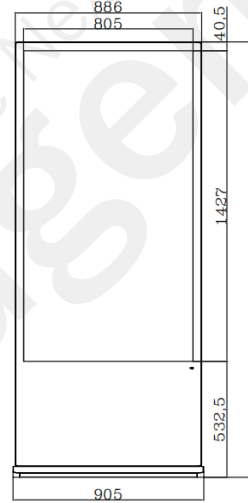

Model / Product Name		NC-A24D-65G-4K-26 / 65-inch Standee AIO Windows Digital Signage
Screen Specification	Screen Size	65-inch, IPS
	Display Area	805(H) x 1427(W) mm
	Brightness	350cd/m ²
	Backlight Type	WLED
	Aspect Ratio	9:16
	Resolution	4K
	Contrast Ratio	1200:1
	Viewing Angle	178° Wide Viewing Angle
System Configuration	Color	16.7M, 72% NTSC
	CPU	Celeron J6412 (Quad-core, 1.5M Cache, Up to 2.60GHz)
	GPU	Intel® UHD Graphics
	RAM	8GB DDR4 3200
	Storage	128GB M.2 2280
OS	Windows 11 Pro Multi-language (Traditional Chinese, English, Japanese)	
Speakers	Built-in 8Ω 5W x2	
Network	Wired:100M /1000M Wi-Fi: 2.4G & 5G	
Bluetooth	5.1	
Ports	DC*1 / USB 3.1*4 / RJ45*1 / HDMI 2.0*1 / AUDIO*1 / VGA*1	
Power Supply	AC110~240V, 50-60Hz, 150W	
Product Dimensions	200 x 88.6 x 5.5 cm	
Base Dimensions	90.5 x 55 x 5 cm (wheels height: 6cm)	
Packaging Dimensions	206 x 100 x 19.5 cm	
Net Weight	70KG	
Gross Weight	76KG	
Product Material	4mm tempered glass surface, alloy front frame, metal back cover.	
Operating Temperature	-10-55°C	
Operating Humidity	10-85%	
Storage Temperature	-20-65°C	
Storage Humidity	10-85%	
Accessories	Power cord (3m), antenna, wheels, keys.	
Specification Release Date	June 1, 2026 (For tender projects, please verify the latest specifications with Nugens.)	

unit: mm