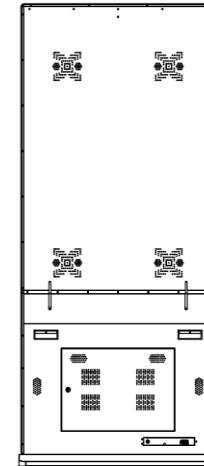

Model / Product Name		NC-A24D-65G-4K-26 / 65-inch Standee AIO Windows Digital Signage
Screen Specification	Screen Size	65-inch, IPS
	Display Area	805(H) x 1427(W) mm
	Brightness	350cd/m ²
	Backlight Type	WLED
	Aspect Ratio	9:16
	Resolution	4K
	Contrast Ratio	1200:1
	Viewing Angle	178° Wide Viewing Angle
System Configuration	Color	16.7M, 72% NTSC
	CPU	Celeron J6412 (Quad-core, 1.5M Cache, Up to 2.60GHz)
	GPU	Intel® UHD Graphics
	RAM	8GB DDR4 3200
	Storage	128GB M.2 2280
OS	Windows 11 Pro Multi-language (Traditional Chinese, English, Japanese)	
Speakers	Built-in 8Ω 5W x2	
Network	Wired:100M /1000M Wi-Fi: 2.4G & 5G	
Bluetooth	5.1	
Ports	DC*1 / USB 3.1*4 / RJ45*1 / HDMI 2.0*1 / AUDIO*1 / VGA*1	
Power Supply	AC110~240V, 50-60Hz, 150W	
Product Dimensions	200 x 88.6 x 5.5 cm	
Base Dimensions	90.5 x 55 x 5 cm (wheels height: 6cm)	
Packaging Dimensions	206 x 100 x 19.5 cm	
Net Weight	70KG	
Gross Weight	76KG	
Product Material	4mm tempered glass surface, alloy front frame, metal back cover.	
Operating Temperature	-10-55°C	
Operating Humidity	10-85%	
Storage Temperature	-20-65°C	
Storage Humidity	10-85%	
Accessories	Power cord (3m), antenna, wheels, keys.	
Specification Release Date	June 1, 2026 (For tender projects, please verify the latest specifications with Nugens.)	

unit: mm