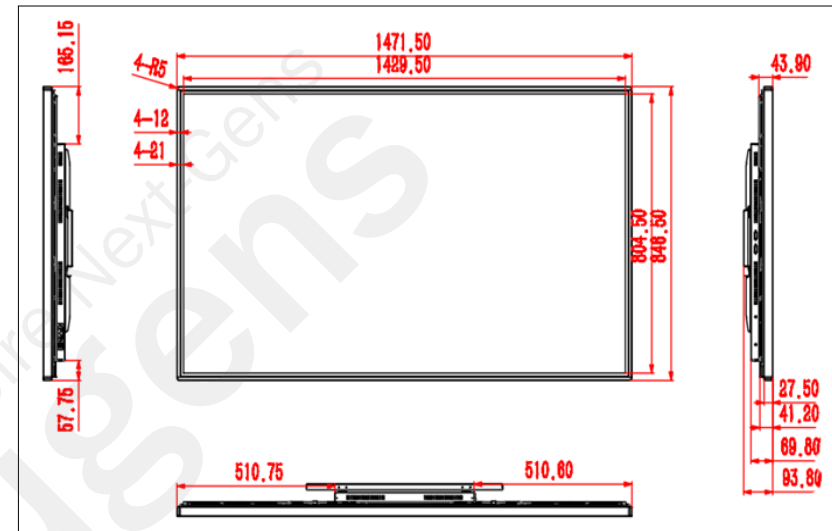

Inspire Next-Gens
Nugens
ニュージェス株式会社

Smart Scheduler
スマート広告
Windowsデジタルサイネージのトップブランド