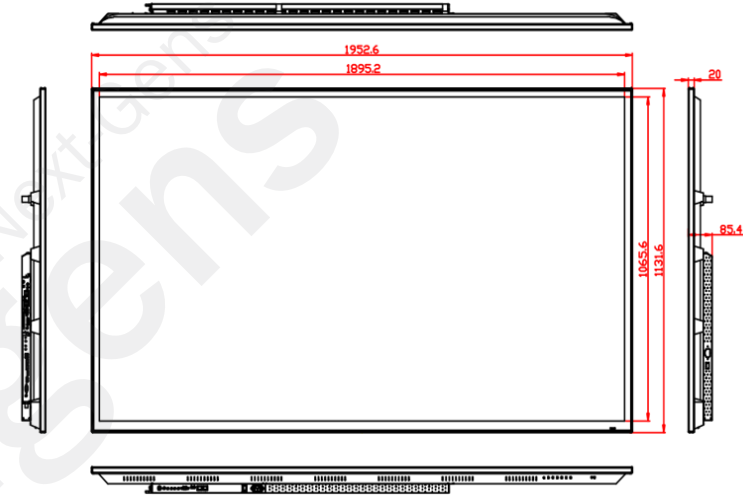

| Model / Product Name | | NC-A24D-86-4K / 86-inch Standee AIO Windows Digital Signage |
|----------------------------|--|--|
| Screen Specification | Screen Size | 86-inch, IPS |
| | Display Area | 1895.2(W) x 1065.5(H) mm |
| | Brightness | 350cd/m ² |
| | Backlight Type | WLED |
| | Aspect Ratio | 16:9 |
| | Resolution | 4K |
| | Contrast Ratio | 1200:1 |
| | Viewing Angle | 178° Wide Viewing Angle |
| System Configuration | Color | 16.7M, 70% NTSC |
| | CPU | Celeron J6412 (Quad-core, 1.5M Cache, Up to 2.60GHz) |
| | GPU | Intel® UHD Graphics |
| | RAM | 8GB DDR4 3200 |
| | Storage | 128GB M.2 2280 |
| | OS | Windows 11 Pro Multi-language (Traditional Chinese, English, Japanese) |
| Speakers | Built-in 8Ω 5W x2 | |
| Network | Wired: 100M / 1000M Wi-Fi: 2.4G & 5G | |
| Bluetooth | 5.1 | |
| Ports | DC*1 / USB 3.1*4 / RJ45*1 / VGA*1 / AUDIO*1 / HDMI 2.0*1 | |
| Power Supply | AC 110V~240V, 450W | |
| Product Dimensions | 195.26x 113.16 x 8.54cm | |
| Packaging Dimensions | 207.8x21.7x129cm | |
| Net Weight | 70KG | |
| Gross Weight | 80KG | |
| Glass Type | 3mm Tempered Glass Surface | |
| Operating Temperature | 0°C ~ 50°C | |
| Operating Humidity | 30% ~ 70 | |
| Storage Temperature | -20°C ~ -60°C | |
| Storage Humidity | 30% ~ 70% | |
| Accessories | Power Cord (1.8m L-shaped), Adapter, Antenna, Wall Mount Bracket | |
| Specification Release Date | June 1, 2026 (For tender projects, please verify the latest specifications with Nugens.) | |

unit: mm