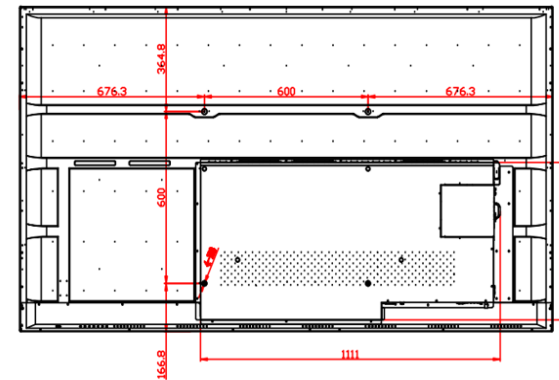

| Model / Product Name | | NC-A24D-86-4K / 86-inch Standee AIO Windows Digital Signage |
|----------------------------|--|--|
| Screen Specification | Screen Size | 86-inch, IPS |
| | Display Area | 1895.2(W) x 1065.5(H) mm |
| | Brightness | 350cd/m ² |
| | Backlight Type | WLED |
| | Aspect Ratio | 16:9 |
| | Resolution | 4K |
| | Contrast Ratio | 1200:1 |
| | Viewing Angle | 178° Wide Viewing Angle |
| System Configuration | Color | 16.7M, 70% NTSC |
| | CPU | Celeron J6412 (Quad-core, 1.5M Cache, Up to 2.60GHz) |
| | GPU | Intel® UHD Graphics |
| | RAM | 8GB DDR4 3200 |
| | Storage | 128GB M.2 2280 |
| | OS | Windows 11 Pro Multi-language (Traditional Chinese, English, Japanese) |
| Speakers | Built-in 8Ω 5W x2 | |
| Network | Wired: 100M / 1000M Wi-Fi: 2.4G & 5G | |
| Bluetooth | 5.1 | |
| Ports | DC*1 / USB 3.1*4 / RJ45*1 / VGA*1 / AUDIO*1 / HDMI 2.0*1 | |
| Power Supply | AC 110V~240V, 450W | |
| Product Dimensions | 195.26x 113.16 x 8.54cm | |
| Packaging Dimensions | 207.8x21.7x129cm | |
| Net Weight | 70KG | |
| Gross Weight | 80KG | |
| Glass Type | 3mm Tempered Glass Surface | |
| Operating Temperature | 0°C ~ 50°C | |
| Operating Humidity | 30% ~ 70 | |
| Storage Temperature | -20°C ~ -60°C | |
| Storage Humidity | 30% ~ 70% | |
| Accessories | Power Cord (1.8m L-shaped), Adapter, Antenna, Wall Mount Bracket | |
| Specification Release Date | June 1, 2026 (For tender projects, please verify the latest specifications with Nugens.) | |

unit: mm