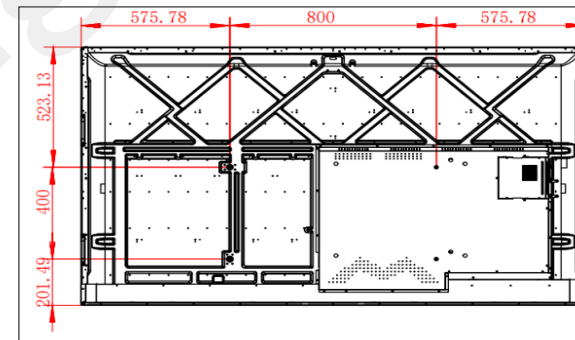

Model / Product Name		NC-A24D-86T-4K / 86-inch Touch AIO Windows Digital Signage
Screen Specification	Screen Size	86-inch, IPS
	Display Area	1895.5(W) x 1066.5(H) mm
	Brightness	350 cd/m <sup>2</sup>
	Backlight Type	WLED
	Aspect Ratio	16:9
	Resolution	4K
	Contrast Ratio	1200:1
	Viewing Angle	178° Wide Viewing Angle
Touch	Color	16.7M, 72% NTSC
	Touch Technology	Touch accuracy: ≥90% of the touch area within ±1 mm; surface hardness: >6H
System Configuration	Touch Points	Infrared 20 points
	CPU	Celeron J6412 (Quad-core, 1.5M Cache, Up to 2.60GHz)
	GPU	Intel® UHD Graphics
	RAM	8GB DDR4 3200
	Storage	128GB M.2 2280
	OS	Windows 11 Pro Multi-language (Traditional Chinese, English, Japanese)
Speakers	Built-in 8Ω 5W*2	
Network	Wired: 100M / 1000M Wi-Fi: 2.4G & 5G	
Bluetooth	5.1	
Ports	DC*1 / USB 3.1*4 / RJ45*1 / VGA*1 / HDMI 2.0*1 / AUDIO*1	
Power Supply	AC 110V~240V, 50-60Hz, 450W	
Product Dimensions	195.156 x 112.462 x 8.961 cm	
Packaging Dimensions	207.8 x 21.7 x 129 cm	
Net Weight	70kg	
Gross Weight	80kg	
Product Material	3mm tempered glass surface	
Operating Temperature	0-55°C	
Operating Humidity	30-80%	
Storage Temperature	-20~60°C	
Storage Humidity	30-70%	
Accessories	1.8 L-shaped power cord, adapter, antenna, wall mount bracket	
Specification Release Date	June 1, 2026 (For tender projects, please verify the latest specifications with Nugens.)	

unit: mm