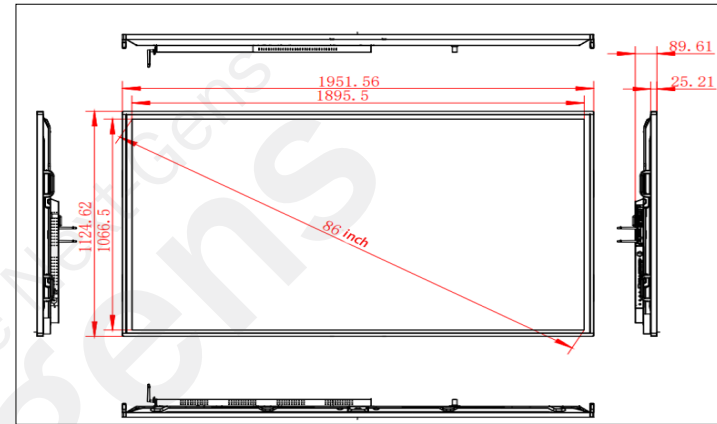

Model / Product Name		NC-A24D-86T-4K / 86-inch Touch AIO Windows Digital Signage
Screen Specification	Screen Size	86-inch, IPS
	Display Area	1895.5(W) x 1066.5(H) mm
	Brightness	350 cd/m <sup>2</sup>
	Backlight Type	WLED
	Aspect Ratio	16:9
	Resolution	4K
	Contrast Ratio	1200:1
	Viewing Angle	178° Wide Viewing Angle
Touch	Color	16.7M, 72% NTSC
	Touch Technology	Touch accuracy: ≥90% of the touch area within ±1 mm; surface hardness: >6H
System Configuration	Touch Points	Infrared 20 points
	CPU	Celeron J6412 (Quad-core, 1.5M Cache, Up to 2.60GHz)
	GPU	Intel® UHD Graphics
	RAM	8GB DDR4 3200
	Storage	128GB M.2 2280
	OS	Windows 11 Pro Multi-language (Traditional Chinese, English, Japanese)
Speakers	Built-in 8Ω 5W*2	
Network	Wired: 100M / 1000M Wi-Fi: 2.4G & 5G	
Bluetooth	5.1	
Ports	DC*1 / USB 3.1*4 / RJ45*1 / VGA*1 / HDMI 2.0*1 / AUDIO*1	
Power Supply	AC 110V~240V, 50-60Hz, 450W	
Product Dimensions	195.156 x 112.462 x 8.961 cm	
Packaging Dimensions	207.8 x 21.7 x 129 cm	
Net Weight	70kg	
Gross Weight	80kg	
Product Material	3mm tempered glass surface	
Operating Temperature	0-55°C	
Operating Humidity	30-80%	
Storage Temperature	-20~60°C	
Storage Humidity	30-70%	
Accessories	1.8 L-shaped power cord, adapter, antenna, wall mount bracket	
Specification Release Date	June 1, 2026 (For tender projects, please verify the latest specifications with Nugens.)	

unit: mm