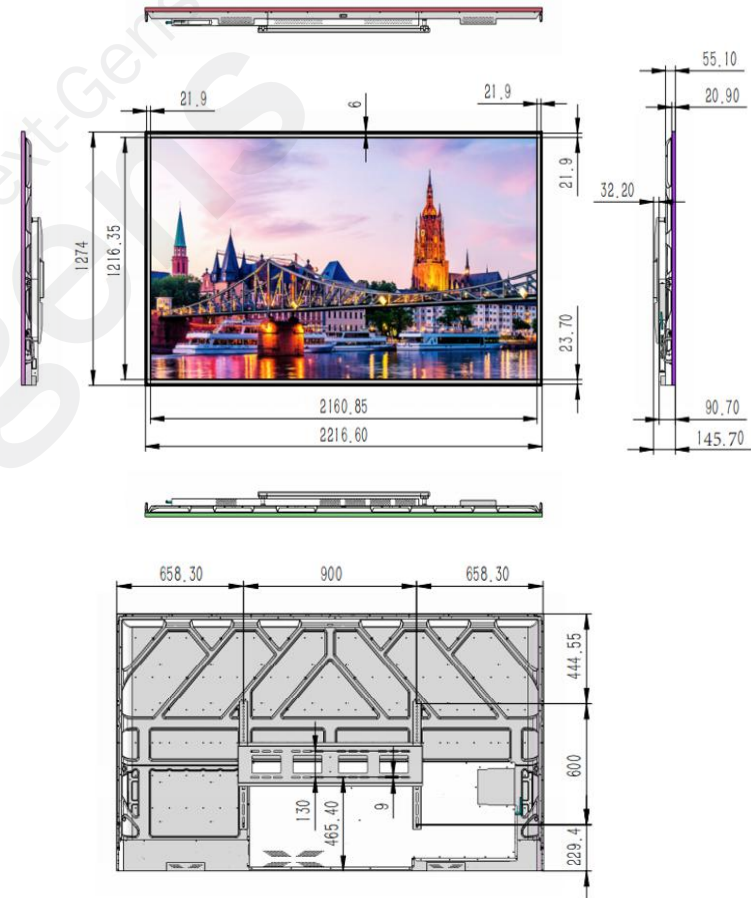

Model / Product Name		NC-A24D-98-4K / 98-inch Standee AIO Windows Digital Signage
Screen Specification	Screen Size	98-inch, IPS
	Display Area	2160.85(W) x 1216.35(H) mm
	Brightness	350cd/m ²
	Backlight Type	WLED
	Aspect Ratio	16:9
	Resolution	4K
	Contrast Ratio	1200:1
	Viewing Angle	178° Wide Viewing Angle
System Configuration	Color	16.7M, 70% NTSC
	CPU	Celeron J6412 (Quad-core, 1.5M Cache, Up to 2.60GHz)
	GPU	Intel® UHD Graphics
	RAM	8GB DDR4 3200
	Storage	128GB M.2 2280
OS	Windows 11 Pro Multi-language (Traditional Chinese, English, Japanese)	
Speakers	Built-in 8Ω 5W x2	
Network	Wired: 100M / 1000M Wi-Fi: 2.4G & 5G	
Bluetooth	5.1	
Ports	DC*1 / USB 3.1*4 / RJ45*1 / VGA*1 / AUDIO*1 / HDMI 2.0*1	
Power Supply	AC 110V~240V, 500W	
Product Dimensions	221.66x 127.4 x 14.57cm	
Packaging Dimensions	243x25.5x153cm	
Net Weight	93KG	
Gross Weight	114KG	
Glass Type	3mm Tempered Glass Surface	
Operating Temperature	0°C~50°C	
Operating Humidity	30%~70%	
Storage Temperature	-20°C ~ 60°C	
Storage Humidity	30%~70%	
Accessories	Power Cord (1.8m L-shaped), Adapter, Antenna, Wall Mount Bracket	
Specification Release Date	June 1, 2026 (For tender projects, please verify the latest specifications with Nugens.)	

unit: mm